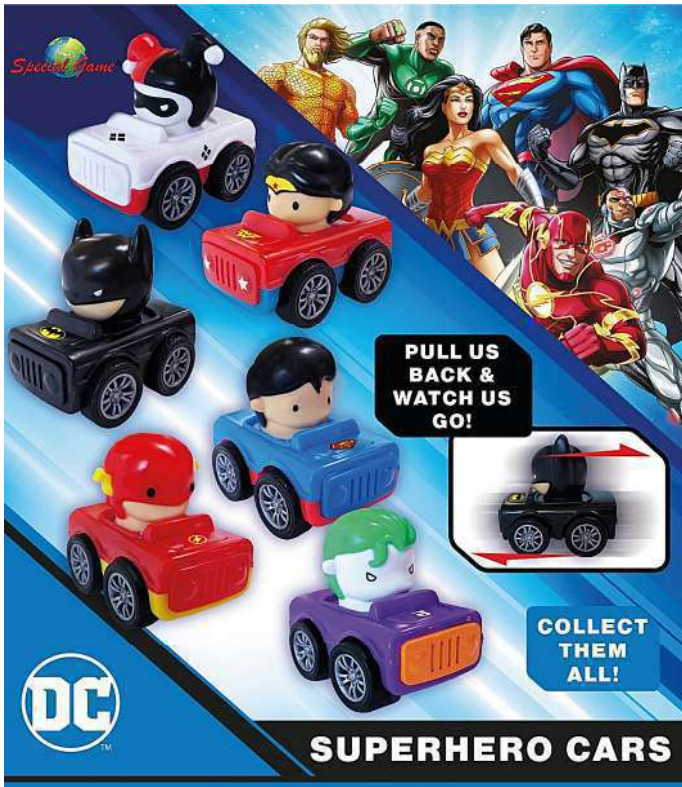

↓ IN ARRIVO ↓

Special Game®
Distribuito da: Velotti Srl
Via L. Volpicella n°223, 80147 Napoli NA, Italy
Tel. +39 081 5726854 info@specialgame.it
www.specialgame.it

AVVERTENZE! Non adatto ai bambini di età inferiore ai 36 mesi. Possono generarsi pezzi di piccole dimensioni che potrebbero essere ingeriti o inalati causando il soffocamento.
WARNINGS! Not suitable for children under the age 36 months because of small parts.

© COOL THINGS®
International trade s.p.a. - Via Ravarella, 1
47899 Serravalle - Rep. San Marino - Tel. +378 (0549) 904286
www.coolthings.com

CE