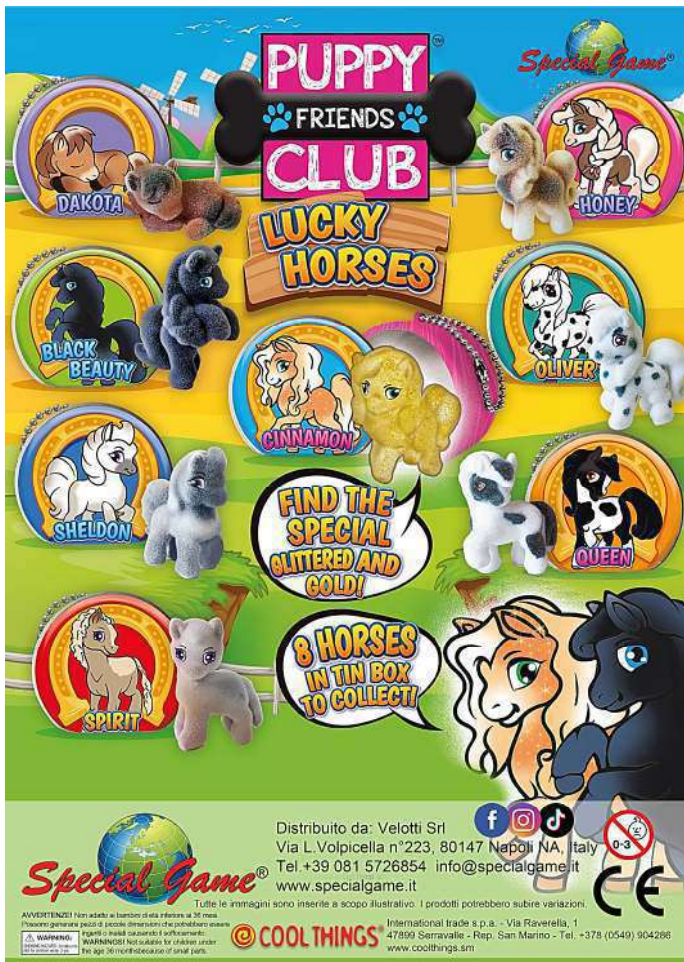

PUPPY CLUB L. HORSES Ø 49 CONF. DA PZ 600